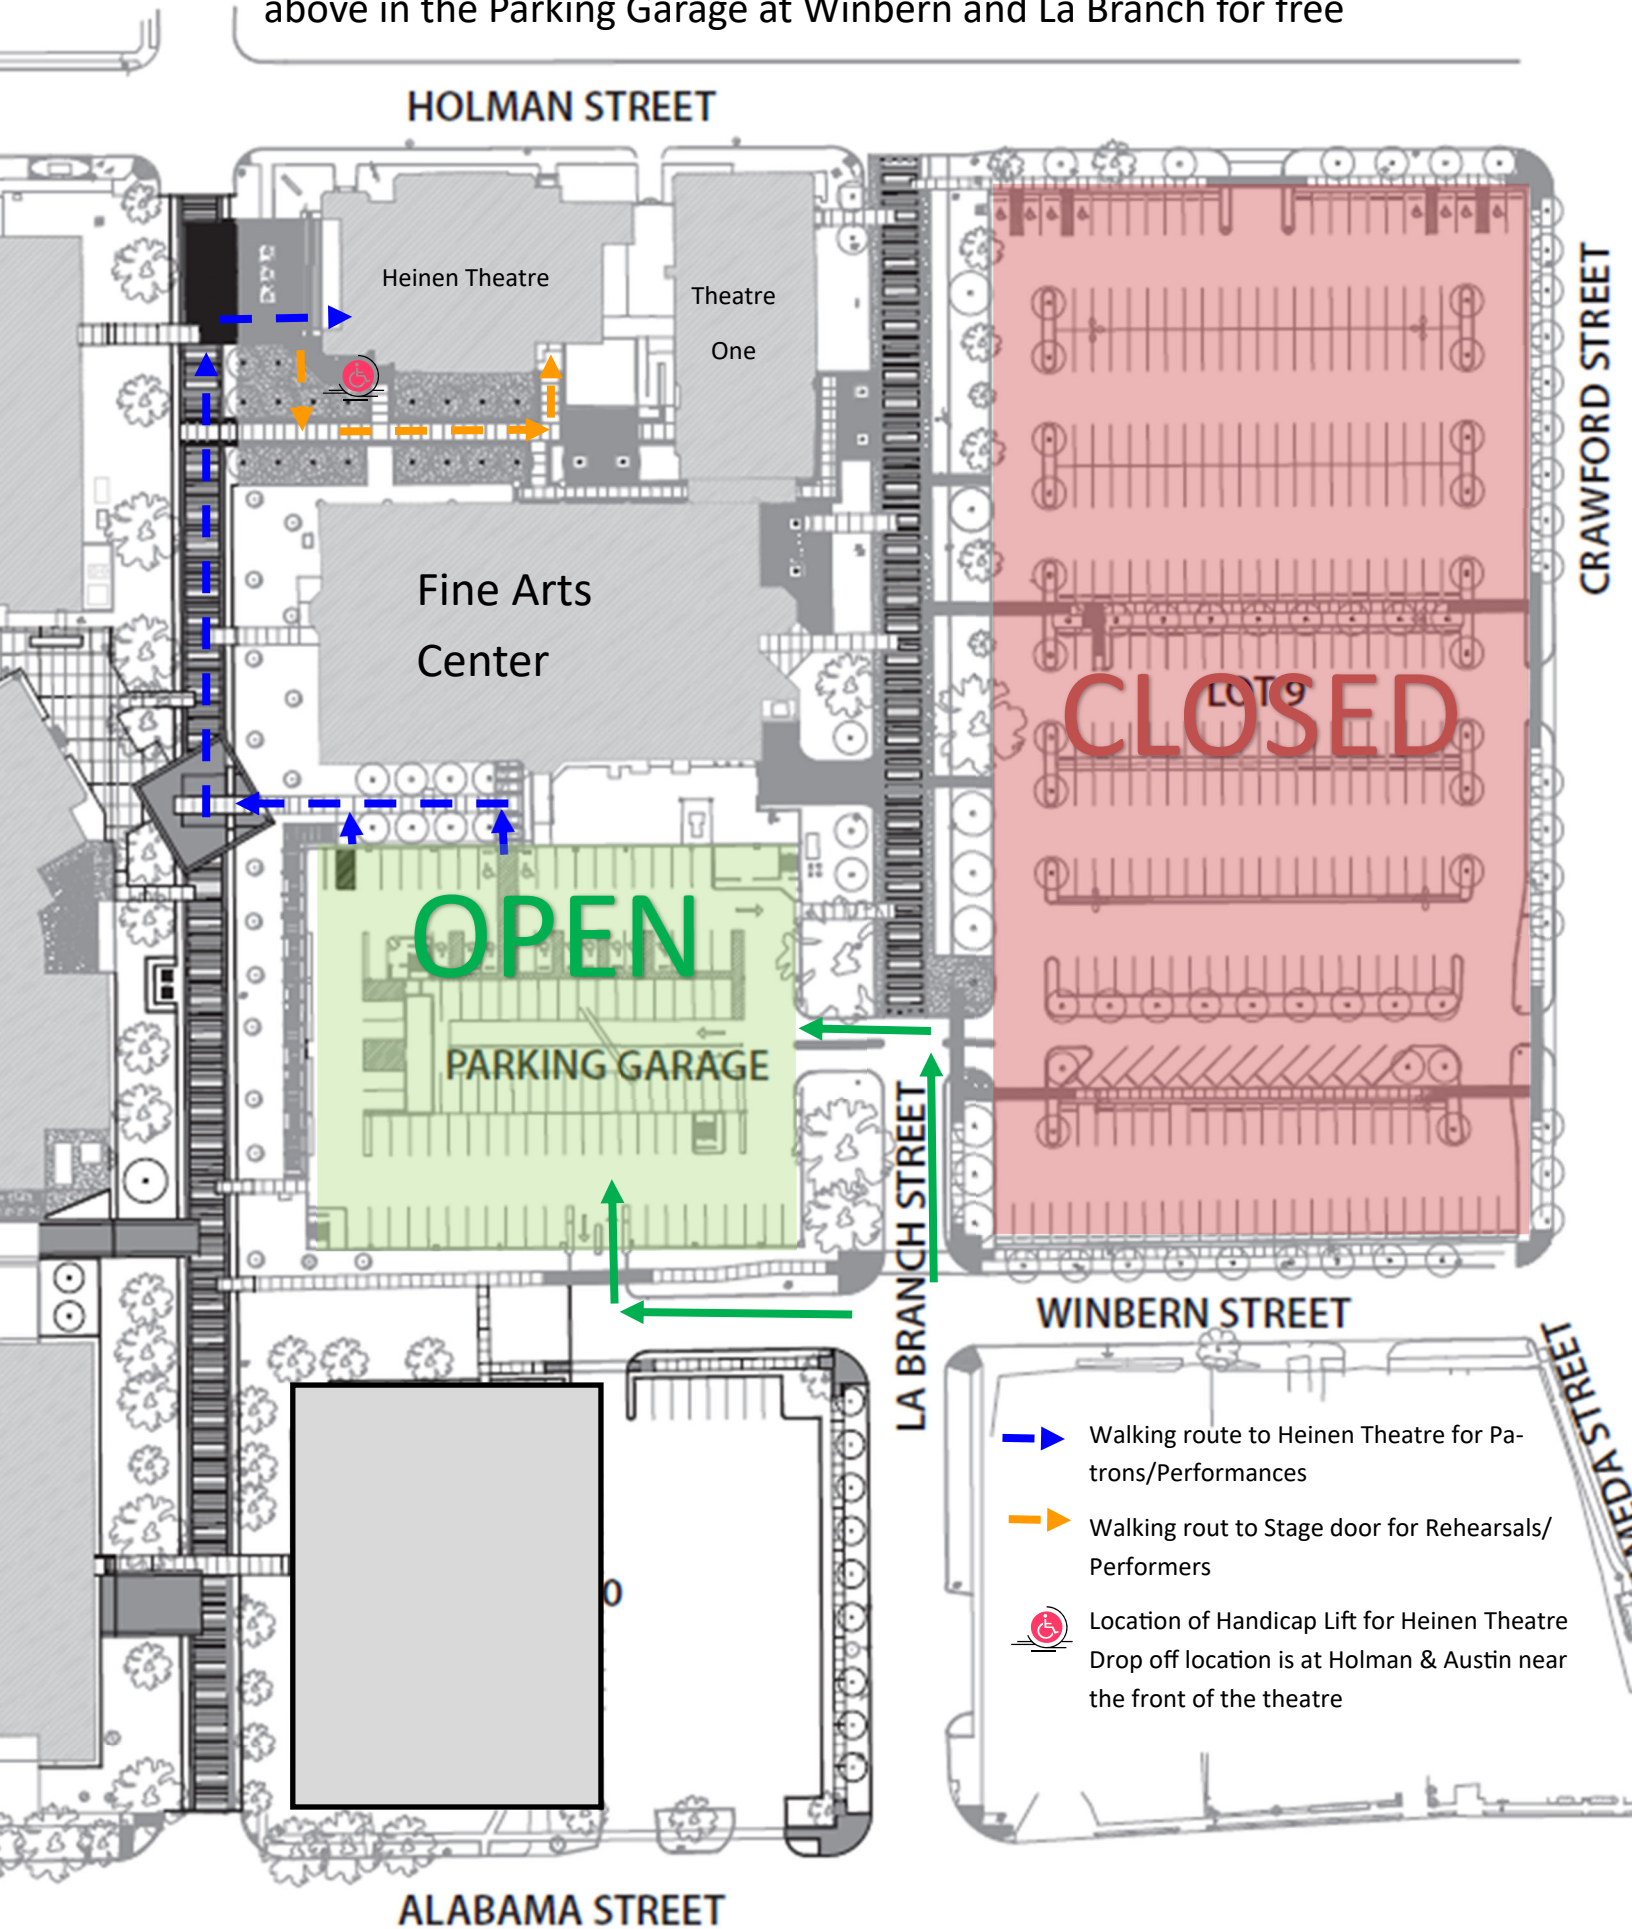

PLEASE NOTE : Parking for events is available on the 2nd level or above in the Parking Garage at Winbern and La Branch for free

HOLMAN STREET

Heinen Theatre

Theatre One

Fine Arts Center

OPEN

PARKING GARAGE

LOT 9

CLOSED

CRAWFORD STREET

WINBERN STREET

LA BRANCH STREET

ALABAMA STREET

-  Walking route to Heinen Theatre for Patrons/Performances
-  Walking route to Stage door for Rehearsals/Performers
-  Location of Handicap Lift for Heinen Theatre Drop off location is at Holman & Austin near the front of the theatre